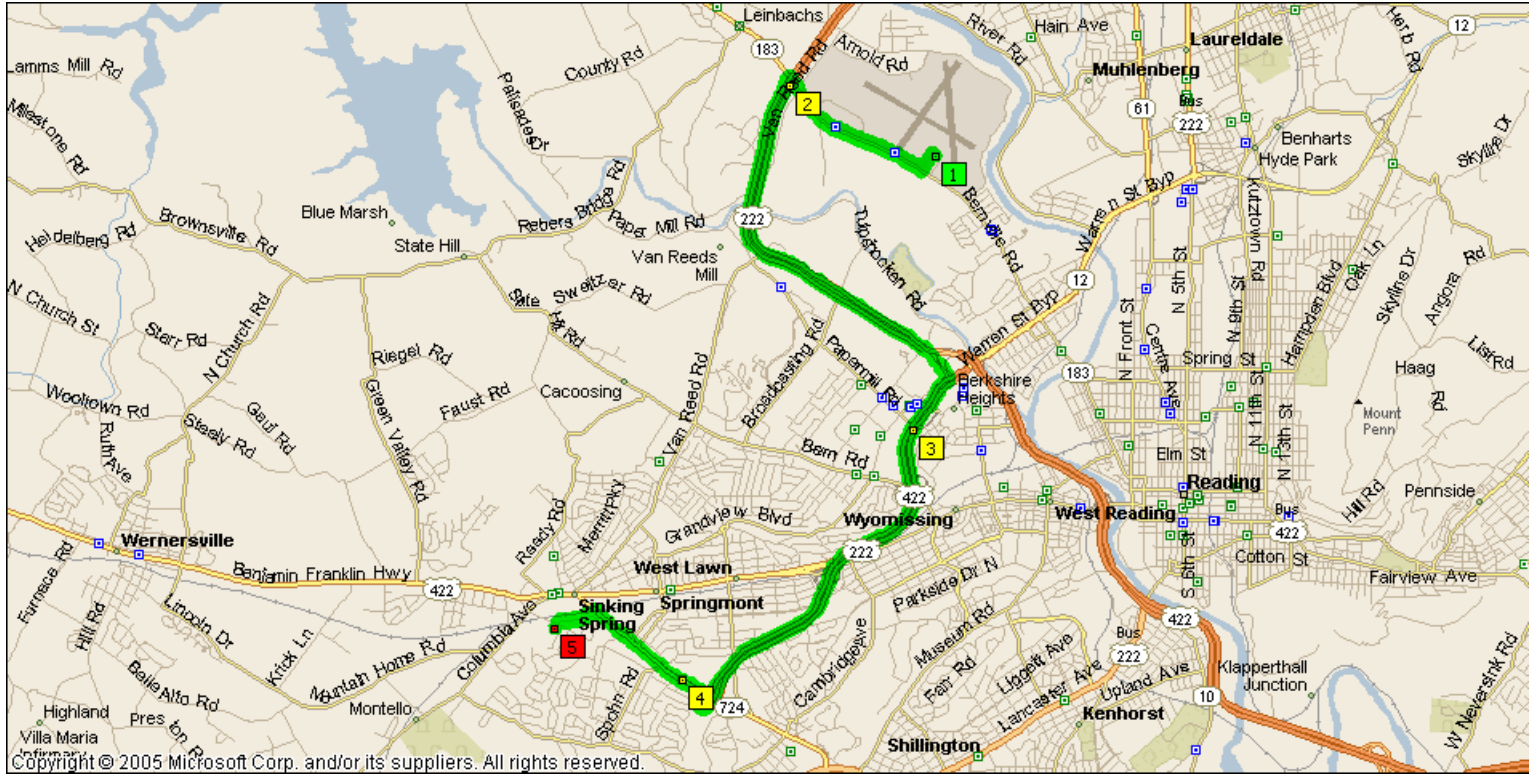

Reading Regional Airport to Grafika Commercial Printing, Inc., Sinking Spring, PA 19608

From: Reading Regional/Carl A. Spaatz Field **To:** 710 Johnston St, Reading, PA 19608

Driving Distance: 9.6 miles **Time:** 15 minutes

Distance	Instruction
0.0	1 Depart Reading Regional/Carl A. Spaatz Field [Reading, PA 19605, (610) 372-4666]
0.2	Turn RIGHT (West) onto SR-183 [Berville Rd] for 1.2 mi
1.5	2 Take Ramp (LEFT) onto US-222 for 2.9 mi
4.3	Keep RIGHT onto Ramp for 0.4 mi towards US-422 / Lebanon
4.8	3 Road name changes to US-222 [US-422] (South) for 3.2 mi
8.2	4 Exit RIGHT onto SR-724 / Shillington - Sinking Spring
8.2	Turn LEFT (West) onto SR-724 for 1.2 mi
9.2	Turn LEFT (South-West) onto James St for 0.3 mi
9.5	Turn LEFT (East) onto S Hull St, then immediately turn RIGHT onto Spring St
9.6	5 At next stop sign, turn RIGHT into the Grafika parking lot