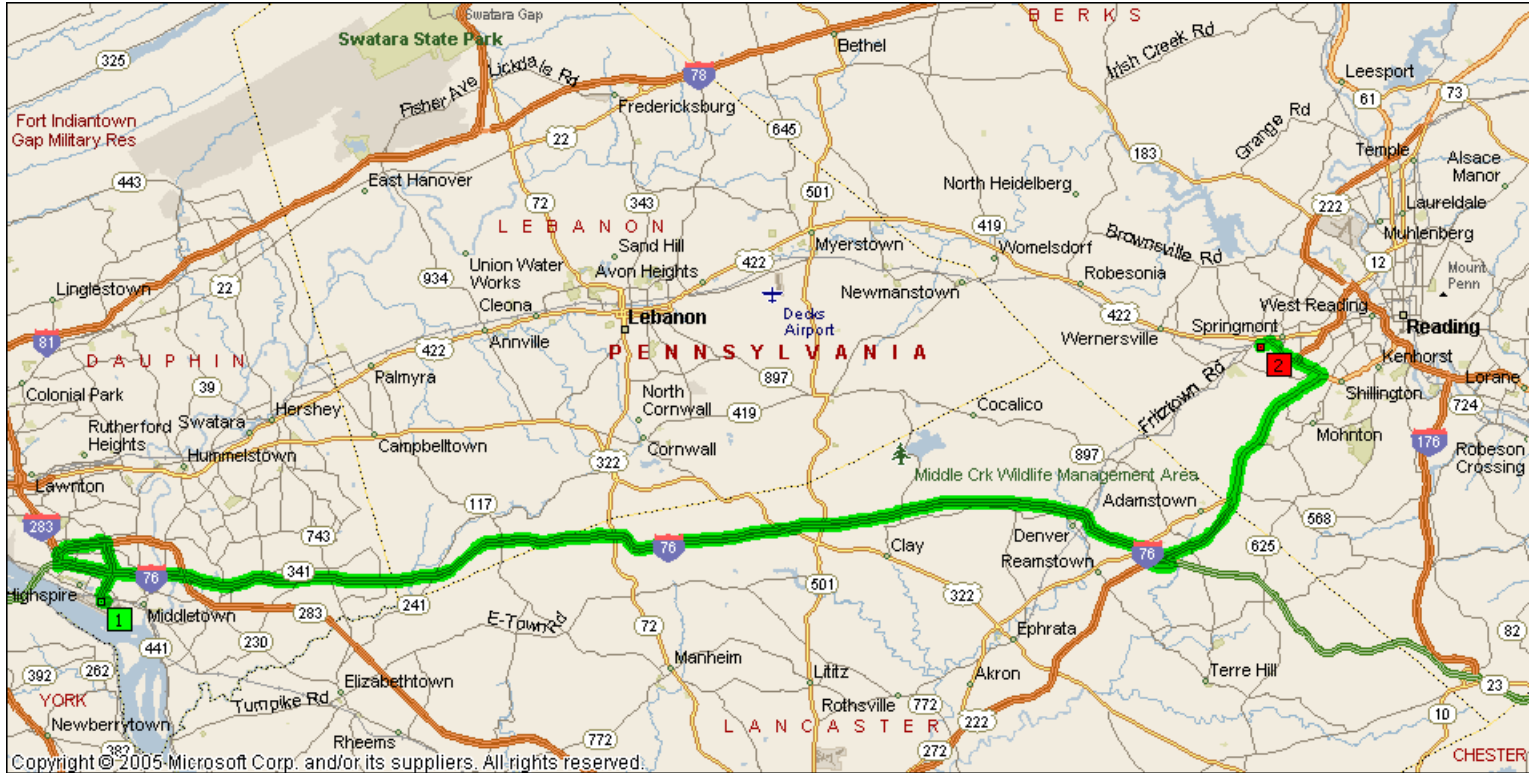

Harrisburg International Airport to Grafika Commercial Printing, Inc., Sinking Spring, PA 19608

From: Harrisburg International Airport-Olmsted Field **To:** 710 Johnston St, Reading, PA 19608

Driving Distance: 56.6 miles **Time:** 56 minutes

Distance	Instruction
0.0	1 Depart Harrisburg International Airport-Olmsted Field [Middletown, PA 17057, (717) 948-3900] onto SR-283 for 4.2 mi
4.2	Take Ramp (RIGHT) onto I-283 for 0.4 mi towards I-76 / Pennsylvania Turnpike
4.6	Turn off onto Ramp for 0.1 mi
4.7	Keep LEFT to stay on Ramp for 0.3 mi towards I-76 / Philadelphia
5.1	*Toll road* Merge onto I-76 [Pennsylvania Tpk] for 38.9 mi
44.0	Take Ramp [Reading Interchange] (RIGHT) onto Reading Interchange for 0.8 mi towards US-222 / Reading / Lancaster
44.7	Road name changes to Colonel Howard Blvd [Spur Rd] for 0.2 mi
45.0	Take Ramp (RIGHT) onto US-222 for 9.1 mi towards Reading
54.1	Exit RIGHT onto SR-724 / Shillington - Sinking Spring
55.2	Turn LEFT (West) onto SR-724 for 1.2 mi
56.3	Turn LEFT (South-West) onto James St for 0.3 mi
56.6	Turn LEFT (East) onto S Hull St, then immediately turn RIGHT onto Spring St
56.6	2 At next stop sign, turn RIGHT into the Grafika parking lot